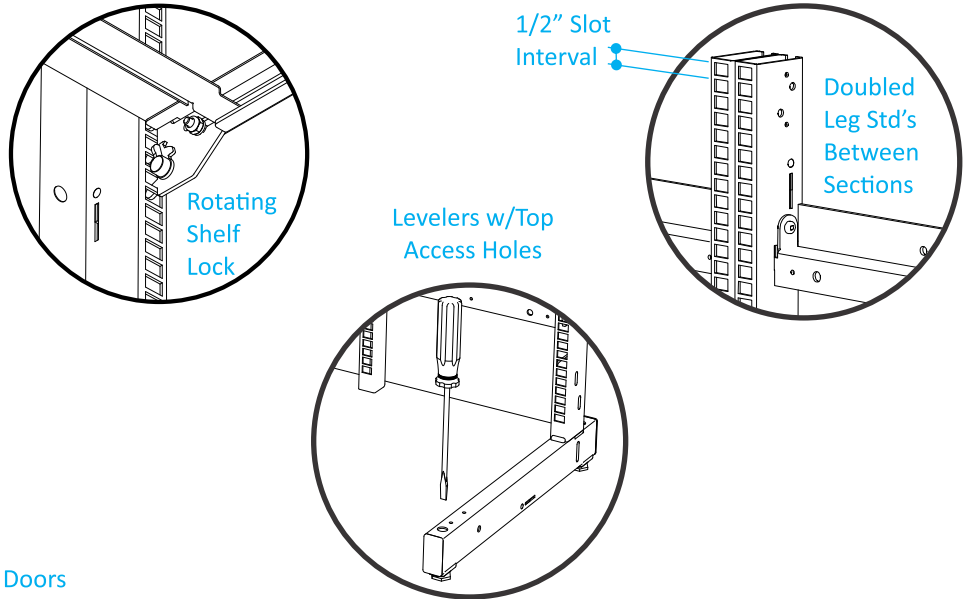

Tobacco Fixture v4.0 (2020) Identification Guide

Hitting Market Sept. 2020

Overall Image w/Identifying Notes

Pushers

Other Identifying Details

***Note: VMI's Newest AIM 1' Shelves are Interchangeable with Harbor Flex/Infinity & Imageworks Impact**

Tobacco Fixture v3.0 (2017) Identification Guide

Overall Image w/Identifying Notes

Pushers

Other Identifying Details

Tobacco Fixture (<2017) Identification Guide

Overall Image w/Identifying Notes

Pushers

Other Identifying Details