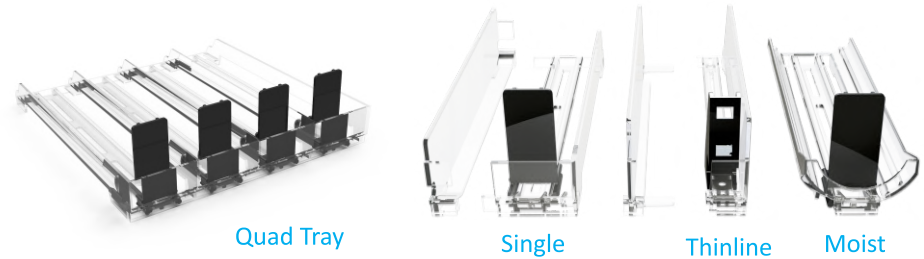

Tobacco Fixture v4.0 (2020) Identification Guide

Hitting Market Sept. 2020

Overall Image w/Identifying Notes

Pushers

Other Identifying Details

***Note: VMI's Newest AIM 1' Shelves are Interchangeable with Harbor Flex/Infinity & Imageworks Impact**

Tobacco Fixture v3.0 (2017) Identification Guide

Overall Image w/Identifying Notes

Pushers

Other Identifying Details

Tobacco Fixture (<2017) Identification Guide

Overall Image w/Identifying Notes

Pushers

Other Identifying Details