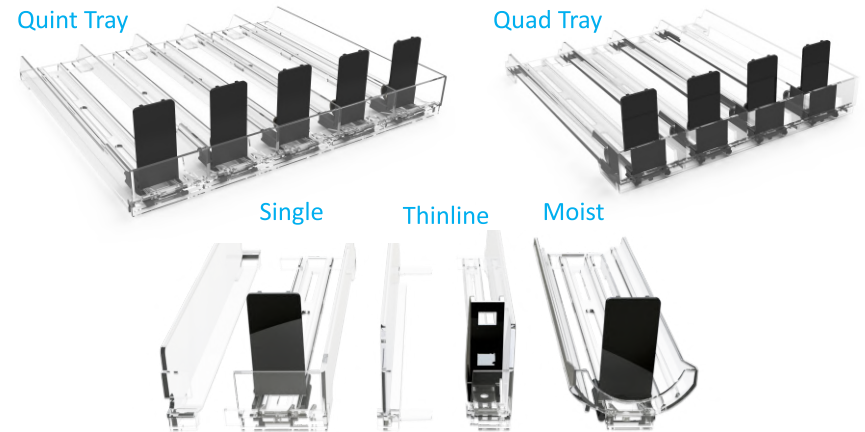

Tobacco Fixture v4.0 (2020) Identification Guide

Hitting Market Sept. 2020

Overall Image w/Identifying Notes

Pushers

Other Identifying Details

***Note: VMI's Newest AIM 1' Shelves are Interchangeable with Harbor Flex/Infinity & Imageworks Impact**