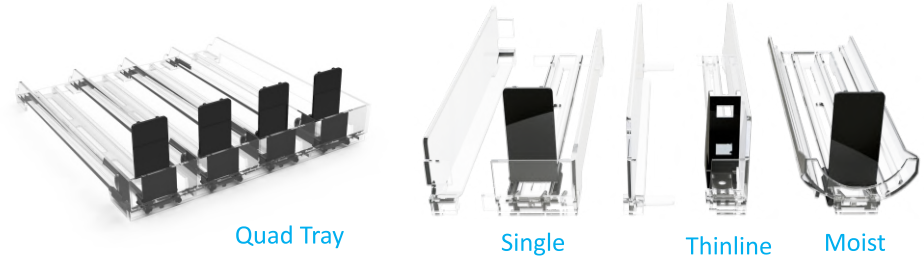

Tobacco Fixture v3.0 (2017) Identification Guide

Overall Image w/Identifying Notes

Pushers

Other Identifying Details